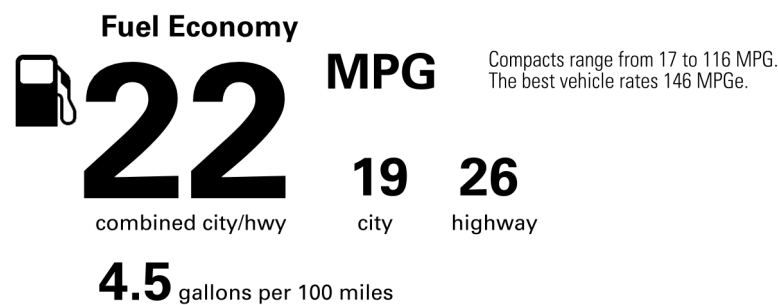

\$49,950.00

Not Original Copy

Created on 2026-03-17 20:56:18 (UTC)

EPA DOT Fuel Economy and Environment

Gasoline Vehicle

You spend \$5,750
 more in fuel costs over 5 years compared to the average new vehicle.