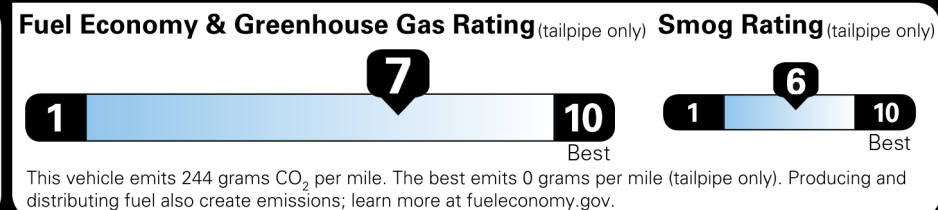

Not Original - Copy

Created on 2026-03-19 10:27:57 (UTC)

EPA DOT Fuel Economy and Environment

Gasoline Vehicle

You spend \$250 more in fuel costs over 5 years compared to the average new vehicle.

Annual fuel COST \$1,750