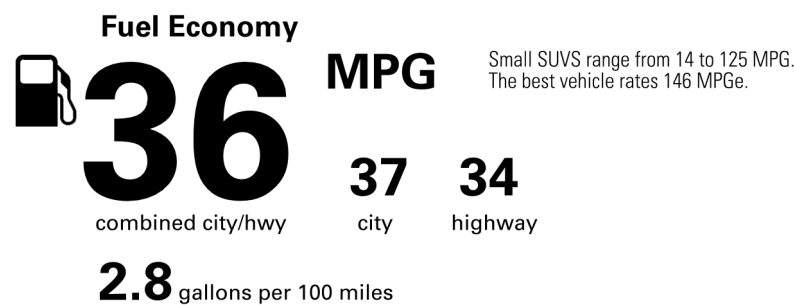

Not Original - Copy

Created on 2026-03-19 10:27:57 (UTC)

EPA DOT Fuel Economy and Environment

Gasoline Vehicle

You spend \$250 more in fuel costs over 5 years compared to the average new vehicle.

Annual fuel COST \$1,750